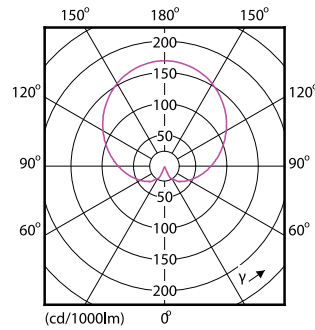

CorePro LEDbulb ND 8-60W A60