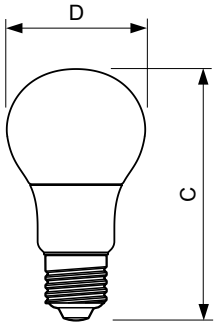

CorePro LEDbulbs

EAN/UPC - Product	8718696577554
Order code	929001234302
Numerator - Quantity Per Pack	1
Numerator - Packs per outer box	10

Material Nr. (12NC)	929001234302
Net Weight (Piece)	0.076 kg

Dimensional drawing

Entrybulb A60 230V 8W-60W 2700K E27 ND

Product	D	C
CorePro LEDbulb ND 8-60W A60 E27 827	60 mm	110 mm